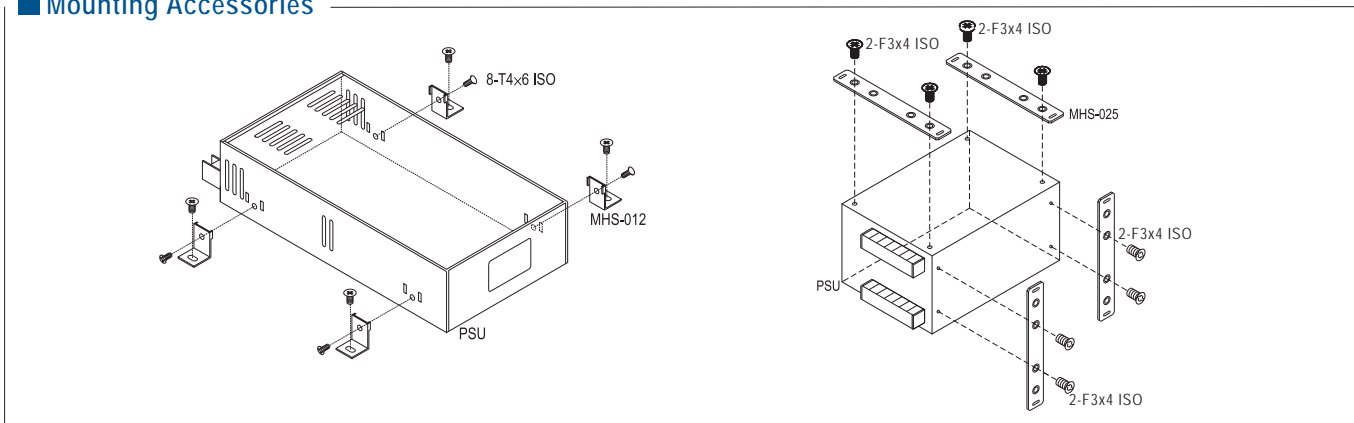

DIN Rail Accessories

Mounting Accessories

ITEM	Order No.	Case	Model
	DRL-01	238, 239, 240 903 905 931 932 971	LRS-35/50/75/100 S-40, D-30, T-30, S-15, S-25, RS-25, NES-15 RS-35, NES-25 RS-15
	DRL-02	241 901 902 906 915 916 920	LRS-150/150F S-50, S-60, D-60, S-100, S-100F, SD-100, S-150, SD-150, D-120, SP-100, SP-150, SP-200, SP-75,
	DRL-03A	980 987	SP-240, HRP(G)-300
	DRP-01	238, 239, 241 901, 902 903, 906 931, 932, 946	LRS-35/50/100/150/150F All models
	DRP-01A	203 205 978 999	RSD-100 / 150 / 200 / 300
	DRP-02	240 905 / 915 916 / 920 928	LRS-75 S-15, S-25, ... / SP-100, ... SP-150, SP-200, ... / SP-75, ... USP-225,
	DRP-03	DRP-01 DRL-01-03	All models
	DRP-04	203 205 978 999	RSD-100 / 150 / 200 / 300

ITEM	Order No.	Case	Model
	MHS012	206, 207 215A 912, 915 916, 935 939, 940 977, 980 982, 986 987, 995	HDP-190, RSP-200/320, LRS-200/350 RSP-150 S-201, S-320, S-350, SP-100, SP-150, SP-200, SP-320, SE-450/1000, MP450/650/1000, SP-240, HRP-300/450/600, RSP-2400/3000
	MHS013	919 926	PSP-500, SP-750, SE-600
	MHS014	212 952	RSP-750 RSP-1000, SD-1000
	MHS025	910	SP-500, PSP-600,
	MHS026	943	RSP-1500
	MHS027	971 931	RS-15 RS-25
 TBC is the cover for terminal block	TBC-05	901 903 905 932 220 239A 240A	SD-50, S-60 S-40, NES-50, RS-75 S-25, SD-25, NES-35, RS-50 NES-25, RS-35 RSP-75 LRS-35/50 LRS-75
	TBC-07	901 902 903 905 906 215A 227A 238A 241A	D/ID-60, NED/T-75, RD-85, NES-100, RS-100, T-60 S-100F, RD-125, NES-150, RS-150, SD-100, NED/T-50, RD/RID-65, T-40 NED/T-35, RD-50 S-150, SC-150, SD-150 RSP-150 RSP-100 LRS-100 LRS-150, LRS-150F
	TBC-08	901 906	AD-155, ADD/ADS-155 D/T/Q-120
	TBC-09	207	RSP-200/320, LRS-200/350