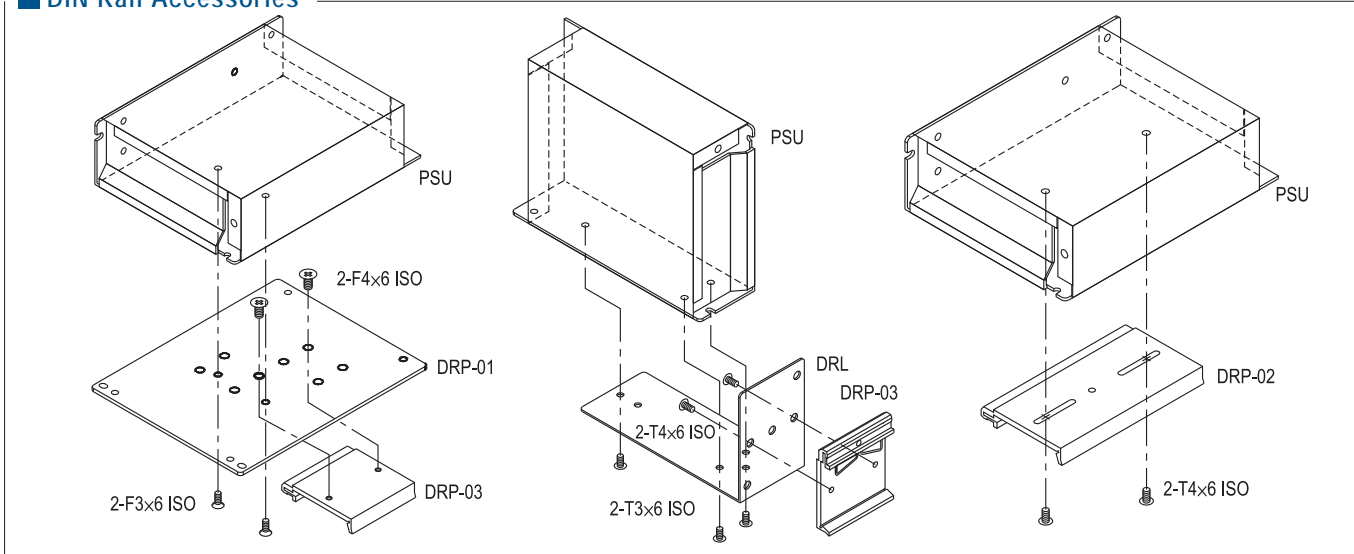

DIN Rail Accessories

Mounting Accessories

ITEM	Order No.	Case	Model
	DRL-01	238, 239, 240 903 905 931 932 971	LRS-35/50/75/100 S-40, D-30, T-30, S-15, S-25, RS-25, NES-15 RS-35, NES-25 RS-15
	DRL-02	241 901 902 906 915 916 920	LRS-150/150F S-50, S-60, D-60, S-100, S-100F, SD-100, S-150, SD-150, D-120, SP-100, SP-150, SP-200, SP-75,
	DRL-03A	980 987	SP-240, HRP(G)-300
	DRP-01	238, 239, 241 901, 902 903, 906 931, 932, 946	LRS-35/50/100/150/150F All models
	DRP-01A	203 205 978 999	RSD-100 / 150 / 200 / 300
	DRP-02	240 905 / 915 916 / 920 928	LRS-75 S-15, S-25, ... / SP-100, ... SP-150, SP-200, ... / SP-75, ... USP-225,
	DRP-03	DRP-01 DRL-01-03	All models
	DRP-04	203 205 978 999	RSD-100 / 150 / 200 / 300

ITEM	Order No.	Case	Model
	MHS012	206, 207 215A 912, 915 916, 935 939, 940 977, 980 982, 986 987, 995	HDP-190, RSP-200/320, LRS-200/350 RSP-150 S-201, S-320, S-350, SP-100, SP-150, SP-200, SP-320, SE-450/1000, MP450/650/1000, SP-240, HRP-300/450/600, RSP-2400/3000
	MHS013	919 926	PSP-500, SP-750, SE-600
	MHS014	212 952	RSP-750 RSP-1000, SD-1000
	MHS025	910	SP-500, PSP-600,
	MHS026	943	RSP-1500
	MHS027	971 931	RS-15 RS-25
 TBC is the cover for terminal block	TBC-05	901 903 905 932 220 239A 240A	SD-50, S-60 S-40, NES-50, RS-75 S-25, SD-25, NES-35, RS-50 NES-25, RS-35 RSP-75 LRS-35/50 LRS-75
	TBC-07	901 902 903 905 906 215A 227A 238A 241A	D/ID-60, NED/T-75, RD-85, NES-100, RS-100, T-60 S-100F, RD-125, NES-150, RS-150, SD-100, NED/T-50, RD/RID-65, T-40 NED/T-35, RD-50 S-150, SC-150, SD-150 RSP-150 RSP-100 LRS-100 LRS-150, LRS-150F
	TBC-08	901 906	AD-155, ADD/ADS-155 D/T/Q-120
	TBC-09	207	RSP-200/320, LRS-200/350